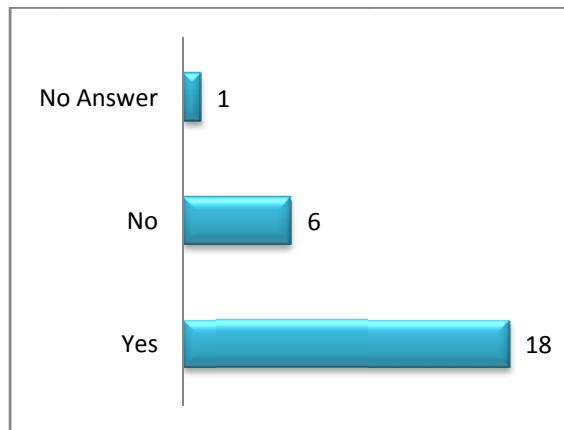

7. Do you attend Alumni Meets regularly?

Figure – 7 Attending Alumni's Meet

Figure – 7 represents Alumni's attending Alumni's Meet regularly. 76% of the Alumni's are regularly attending Alumni Meet, 12% Alumni's have first time attended Alumni Meet.

8. Do you think the institution values its alumni?

Figure – 8 Institute valued Alumini

Figure – 8 represents answer given by Alumni's for Q-7. Figure – 8 tells that 24 Alumni's believe that Institution values its alumni.

9. Does the institution involve you in the meeting with the stakeholders?

Figure – 9 Meeting with the stakeholders

Figure – 9 represents answer given by Alumni's for Q-9. From figure – 8, it can be said that 18 alumni's involve them in the meeting with the stake holders, while 6 alumni's has given answer No.