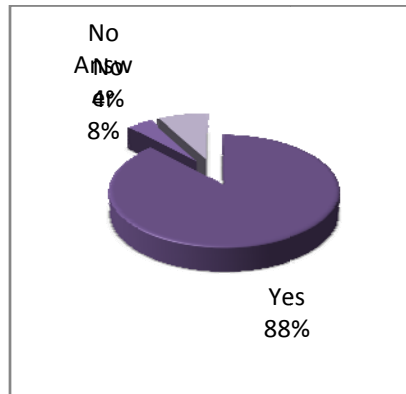

ALUMNI FEEDBACK 2017-18

1. Did you find this institution up to the mark?

Figure – 1 Institution up to the mark

Figure – 1 represent answers given by the alumni for Q-1. From figure we can say that 96% of the alumni believe that Institution was up to the mark.

2. Do you feel facilities in the college are adequate?

Figure – 2 Facilities in the College

Figure – 2 represents facilities in the college are adequate or not? Out of 25 Alumni's 23 answers was "yes" for this question, which means that 23 alumni's believes that facilities in the college was adequate.

3. Did you feel physically secured in the campus?

Figure – 3 Physically secured in the campus

Figure – 3 represents answers given by the alumni's for Q-3. Here, 88% feels that they are physically secured in the campus.

4. Are you satisfied about infrastructure?

Figure – 4 Satisfaction of Infrastructure

Figure – 4 represents answers of Q-4. Figure – 4 says that 88% alumni's are satisfied with Infrastructure, while 12% are not satisfied with infrastructure.