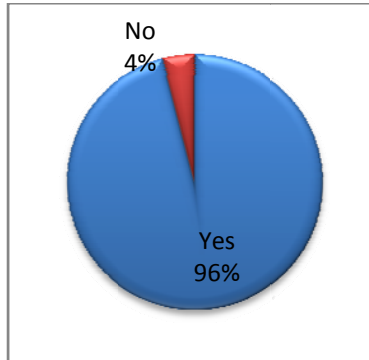

ALUMNI FEEDBACK 2017-18

1. Did you find this institution up to the mark?

Figure – 1 Institution up to the mark

Figure – 1 represent answers given by the alumni for Q-1. From figure we can say that 96% of the alumni believe that Institution was up to the mark.

2. Do you feel facilities in the college are adequate?

Figure – 2 Facilities in the College

Figure – 2 represents facilities in the college are adequate or not? Out of 25 Alumni's 23 answers was "yes" for this question, which means that 23 alumni's believes that facilities in the college was adequate.